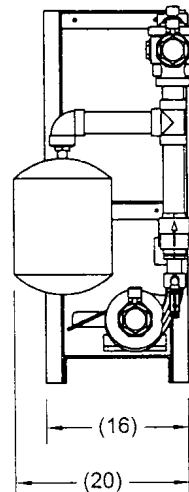

5440 REDBIRD CENTER DRIVE
DALLAS, TX 75237
PH: 214.337.8780
FAX: 214.333.2742
E-MAIL: sales@tigerflow.com

TIGERCUB ES-3000-MB

DRAWING # ES-3000-MB-CAT
PAGE: 1
DATE: 01/18/01

TYPE I W/ ST-12 TANK

ALL DIMENSIONS REFERENCE ONLY.

TYPE II W/ ST-12 TANK

ALL DIMENSIONS REFERENCE ONLY.

TYPE III W/ ST-12 TANK

ALL DIMENSIONS REFERENCE ONLY.

5440 REDBIRD CENTER DRIVE
DALLAS, TX 75237
PH: 214.337.8780
FAX: 214.333.2742
E-MAIL: sales@tigerflow.com

TIGERCUB ES-3000-MB

DRAWING # ES-3000-MB-CAT
PAGE: 2
DATE: 01/18/01

TYPE I W/ ST-210V TANK

ALL DIMENSIONS REFERENCE ONLY.

TYPE II W/ ST-210V TANK

ALL DIMENSIONS REFERENCE ONLY.

TYPE III W/ ST-210V TANK

ALL DIMENSIONS REFERENCE ONLY.