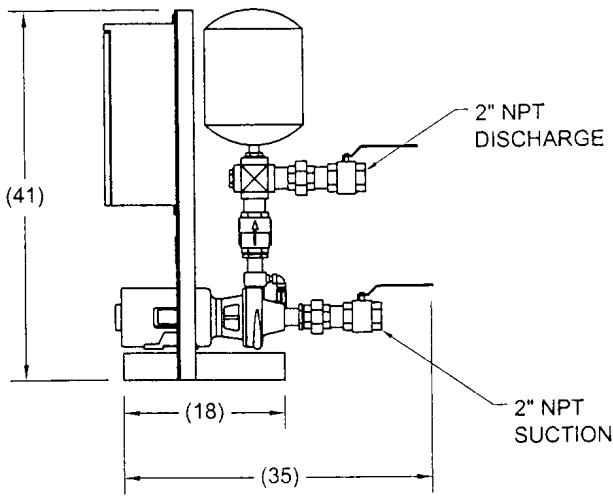

5440 REDBIRD CENTER DRIVE
DALLAS, TX 75237
PH: 214.337.8780
FAX: 214.333.2742
E-MAIL: sales@tigerflow.com

TIGERCUB ES-3000-MB

DRAWING # ES-3000-MB-CAT
PAGE: 1
DATE: 01/18/01

TYPE I W/ ST-12 TANK

ALL DIMENSIONS REFERENCE ONLY.

TYPE II W/ ST-12 TANK

ALL DIMENSIONS REFERENCE ONLY.

TYPE III W/ ST-12 TANK

ALL DIMENSIONS REFERENCE ONLY.

5440 REDBIRD CENTER DRIVE
DALLAS, TX 75237
PH: 214.337.8780
FAX: 214.333.2742
E-MAIL: sales@tigerflow.com

TIGERCUB ES-3000-MB

DRAWING # ES-3000-MB-CAT
PAGE: 2
DATE: 01/18/01

TYPE I W/ ST-210V TANK

ALL DIMENSIONS REFERENCE ONLY.

TYPE II W/ ST-210V TANK

ALL DIMENSIONS REFERENCE ONLY.

TYPE III W/ ST-210V TANK

ALL DIMENSIONS REFERENCE ONLY.