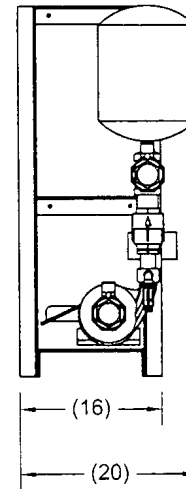

5440 REDBIRD CENTER DRIVE
DALLAS, TX 75237
PH: 214.337.8780
FAX: 214.333.2742
E-MAIL: sales@tigerflow.com

TIGERCUB ES-3000-MB

DRAWING # ES-3000-MB-CAT
PAGE: 1
DATE: 01/18/01

TYPE I W/ ST-12 TANK

ALL DIMENSIONS REFERENCE ONLY.

TYPE II W/ ST-12 TANK

ALL DIMENSIONS REFERENCE ONLY.

TYPE III W/ ST-12 TANK

ALL DIMENSIONS REFERENCE ONLY.

5440 REDBIRD CENTER DRIVE
DALLAS, TX 75237
PH: 214.337.8780
FAX: 214.333.2742
E-MAIL: sales@tigerflow.com

TIGERCUB ES-3000-MB

DRAWING # ES-3000-MB-CAT
PAGE: 2
DATE: 01/18/01

TYPE I W/ ST-210V TANK

ALL DIMENSIONS REFERENCE ONLY.

TYPE II W/ ST-210V TANK

ALL DIMENSIONS REFERENCE ONLY.

TYPE III W/ ST-210V TANK

ALL DIMENSIONS REFERENCE ONLY.