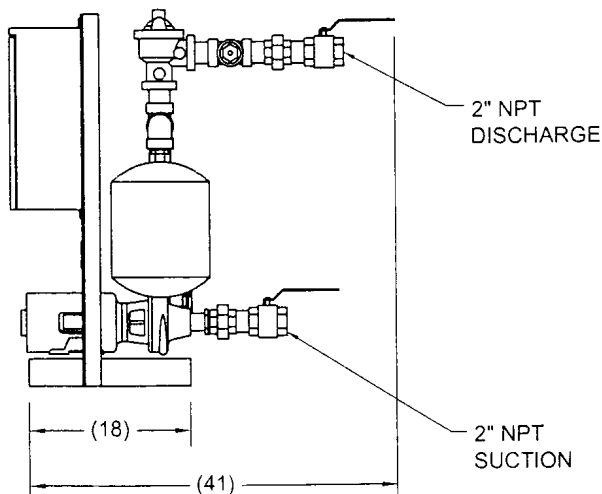

5440 REDBIRD CENTER DRIVE
DALLAS, TX 75237
PH: 214.337.8780
FAX: 214.333.2742
E-MAIL: sales@tigerflow.com

TIGERCUB ES-3000-MB

DRAWING # ES-3000-MB-CAT
PAGE: 1
DATE: 01/18/01

TYPE I W/ ST-12 TANK

ALL DIMENSIONS REFERENCE ONLY.

TYPE II W/ ST-12 TANK

ALL DIMENSIONS REFERENCE ONLY.

TYPE III W/ ST-12 TANK

ALL DIMENSIONS REFERENCE ONLY.

5440 REDBIRD CENTER DRIVE
DALLAS, TX 75237
PH: 214.337.8780
FAX: 214.333.2742
E-MAIL: sales@tigerflow.com