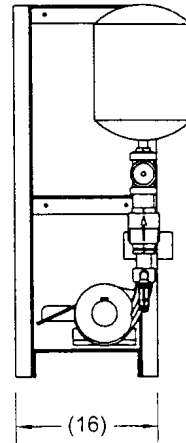

5440 REDBIRD CENTER DRIVE
DALLAS, TX 75237
PH: 214.337.8780
FAX: 214.333.2742
E-MAIL: sales@tigerflow.com

TIGERCUB ES-3000-MB

DRAWING # ES-3000-MB-CAT
PAGE: 1
DATE: 01/18/01

TYPE I W/ ST-12 TANK

ALL DIMENSIONS REFERENCE ONLY.

TYPE II W/ ST-12 TANK

ALL DIMENSIONS REFERENCE ONLY.

TYPE III W/ ST-12 TANK

ALL DIMENSIONS REFERENCE ONLY.

5440 REDBIRD CENTER DRIVE
DALLAS, TX 75237
PH: 214.337.8780
FAX: 214.333.2742
E-MAIL: sales@tigerflow.com