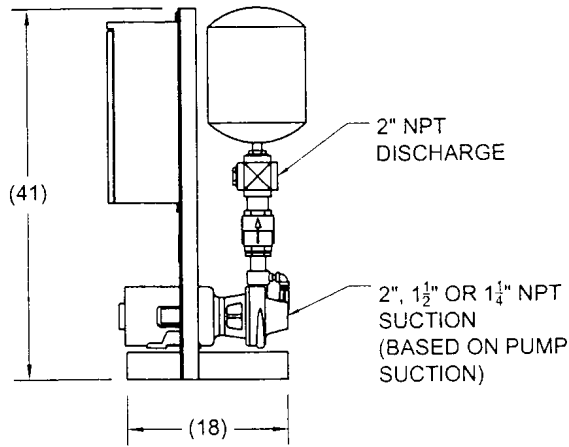

5440 REDBIRD CENTER DRIVE
DALLAS, TX 75237
PH: 214.337.8780
FAX: 214.333.2742
E-MAIL: sales@tigerflow.com

TIGERCUB ES-3000-MB

DRAWING # ES-3000-MB-CAT
PAGE: 1
DATE: 01/18/01

TYPE I W/ ST-12 TANK

ALL DIMENSIONS REFERENCE ONLY.

TIGERCUB ES-3000-MB

DRAWING # ES-3000-MB-CAT
PAGE: 2
DATE: 01/18/01

TYPE I W/ ST-210V TANK

ALL DIMENSIONS REFERENCE ONLY.

TYPE II W/ ST-210V TANK

ALL DIMENSIONS REFERENCE ONLY.

TYPE III W/ ST-210V TANK

ALL DIMENSIONS REFERENCE ONLY.